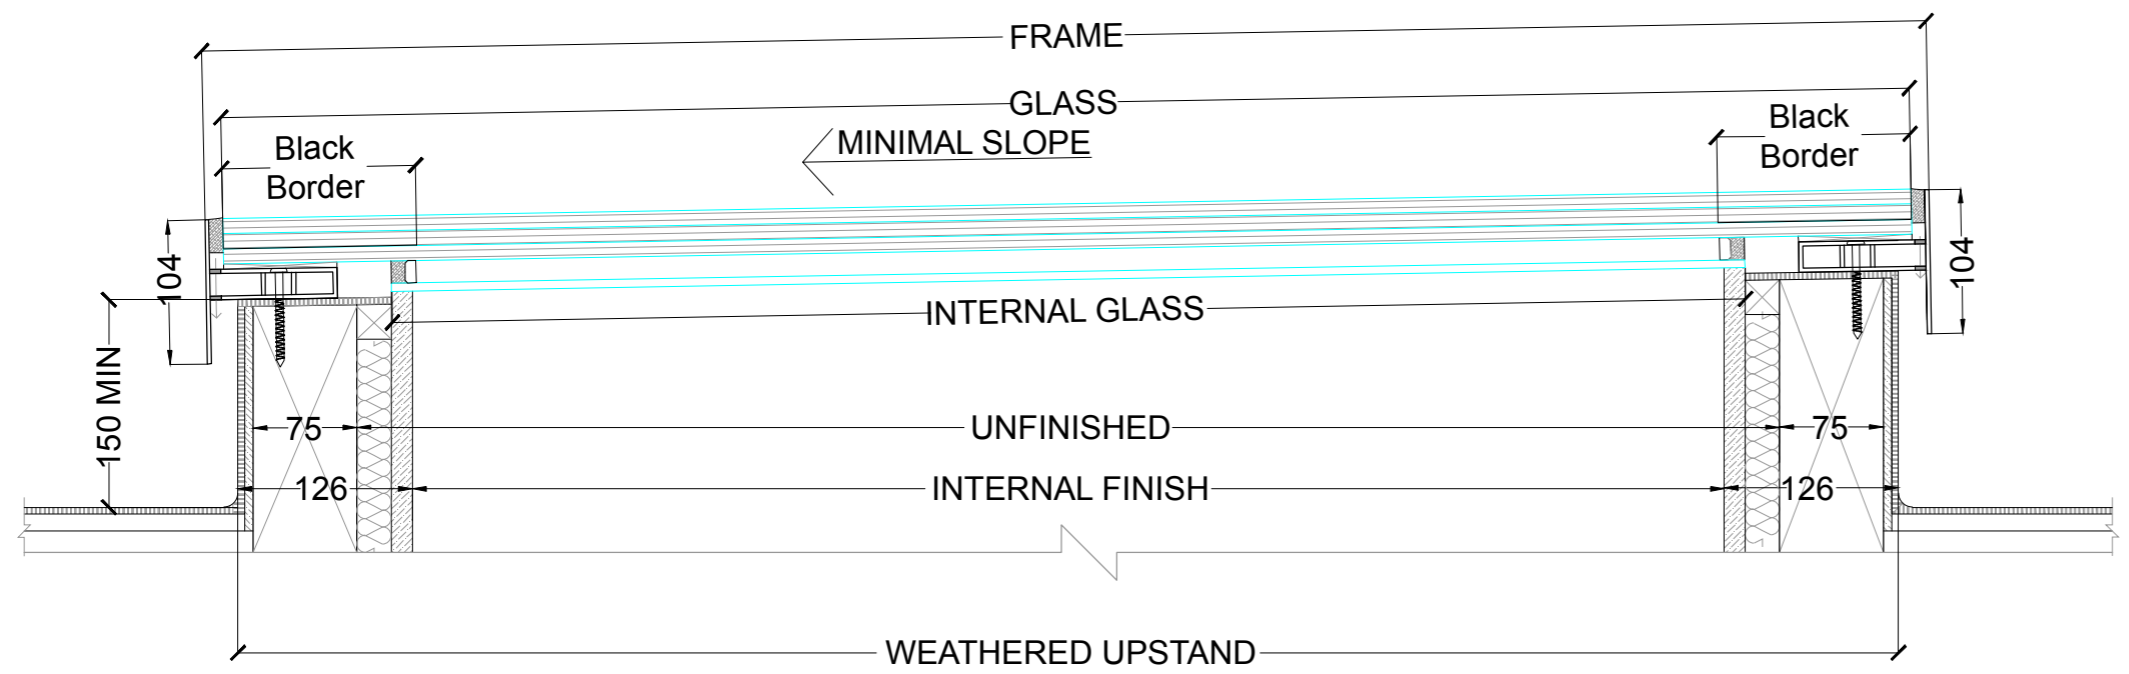

NOTE:
 This is a STANDARD WALK ON GLASS ROOF LIGHT Section.

1 WALK ON GLASS ROOF LIGHT SECTION

SM GLASSTECH LTD
 Unit 5,255
 Water road
 Wembley
 HA0 1JW

Tel: +44(0) 208 740 00 40
 Email: smglasstech@hotmail.co.uk
 Website: www.smglasstech.co.uk

Client:

Location:

Drawing title:
 WALK ON GLASS ROOFLIGHT SECTION

Drawn by: Madhavi	Date: 07/09/2021	Scale: 1:8@ A4
----------------------	---------------------	-------------------

Drawing status	Drawing no.	Rev
----------------	-------------	-----