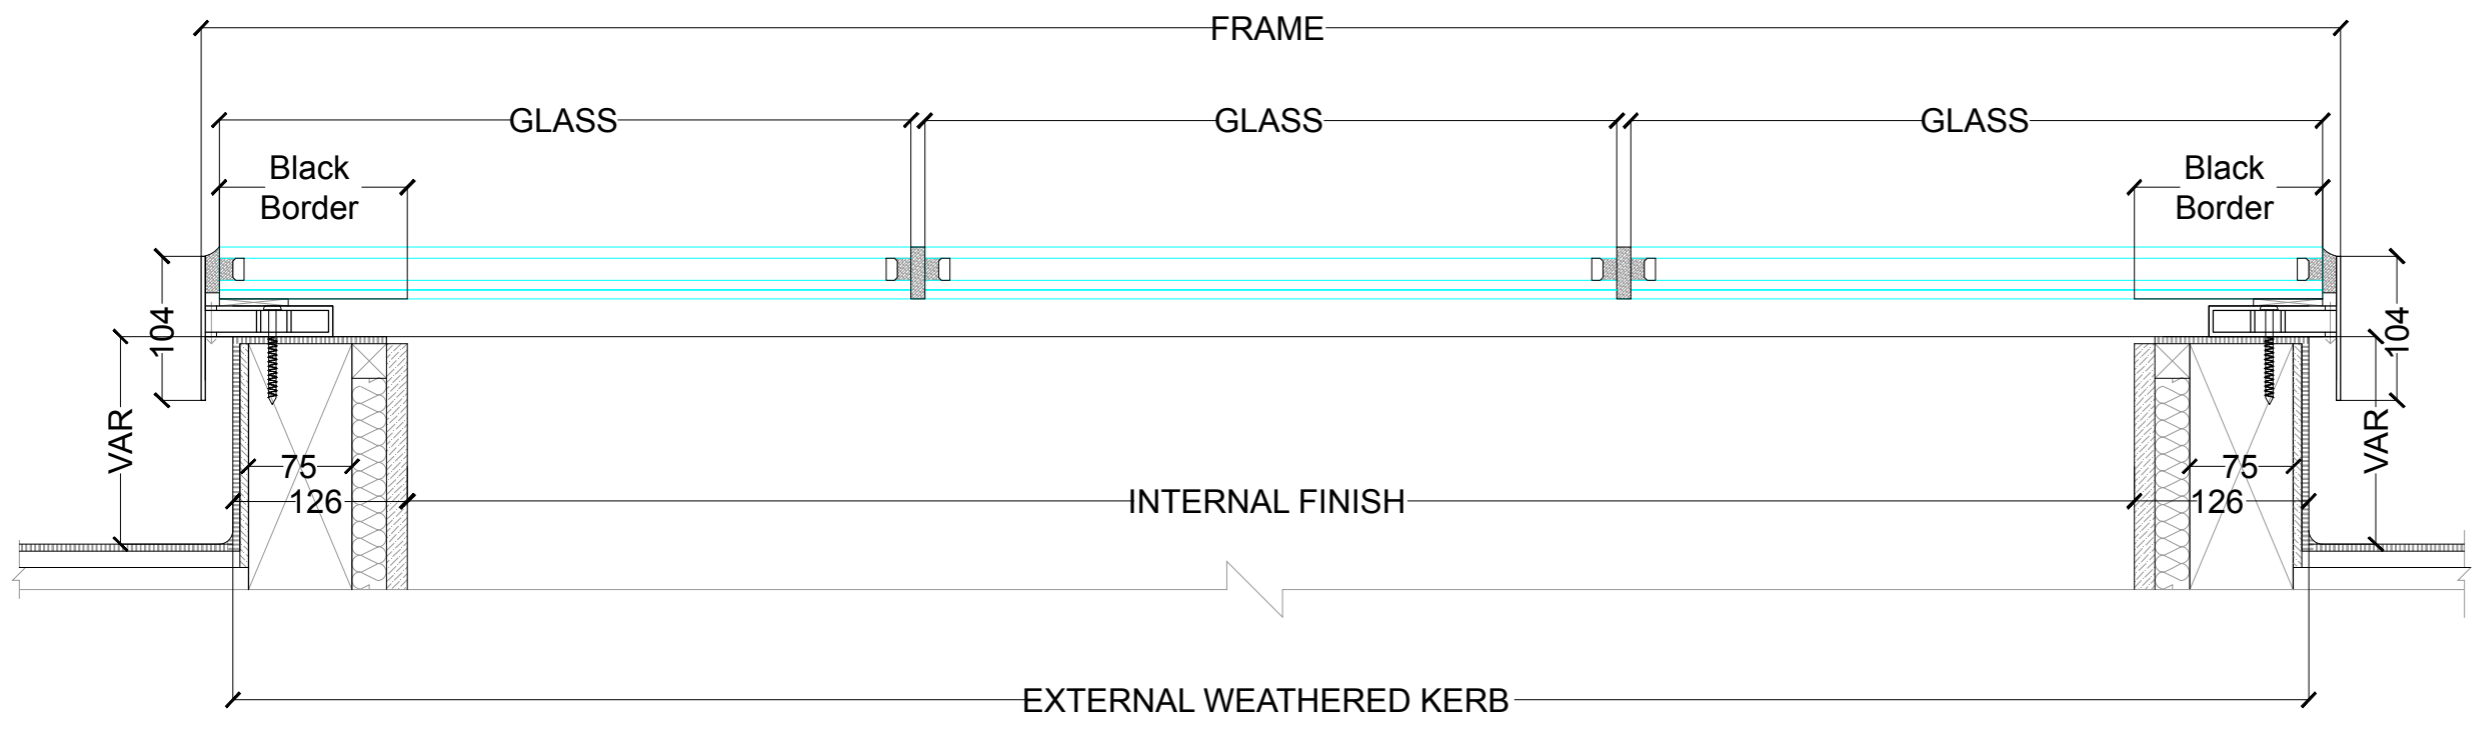

**NOTE:**  
 This is a STANDARD MODULAR  
 ROOF LIGHT W/ SILICONE JOINT  
 Section.

1 MODULAR ROOF LIGHT SECTION

	SM GLASSTECH. Unit 5,255 Water road Wembley HA0 1JW
	Tel: +44(0) 208 740 00 40 Email: smglasstech@hotmail.co.uk Website: www.smglasstech.co.uk

Client:		
Location:		
Drawing title: MODULAR ROOFLIGHT SECTION		
Drawn by: Madhavi	Date: 07/09/2021	Scale: 1:8@ A4
Drawing status	Drawing no.	Rev