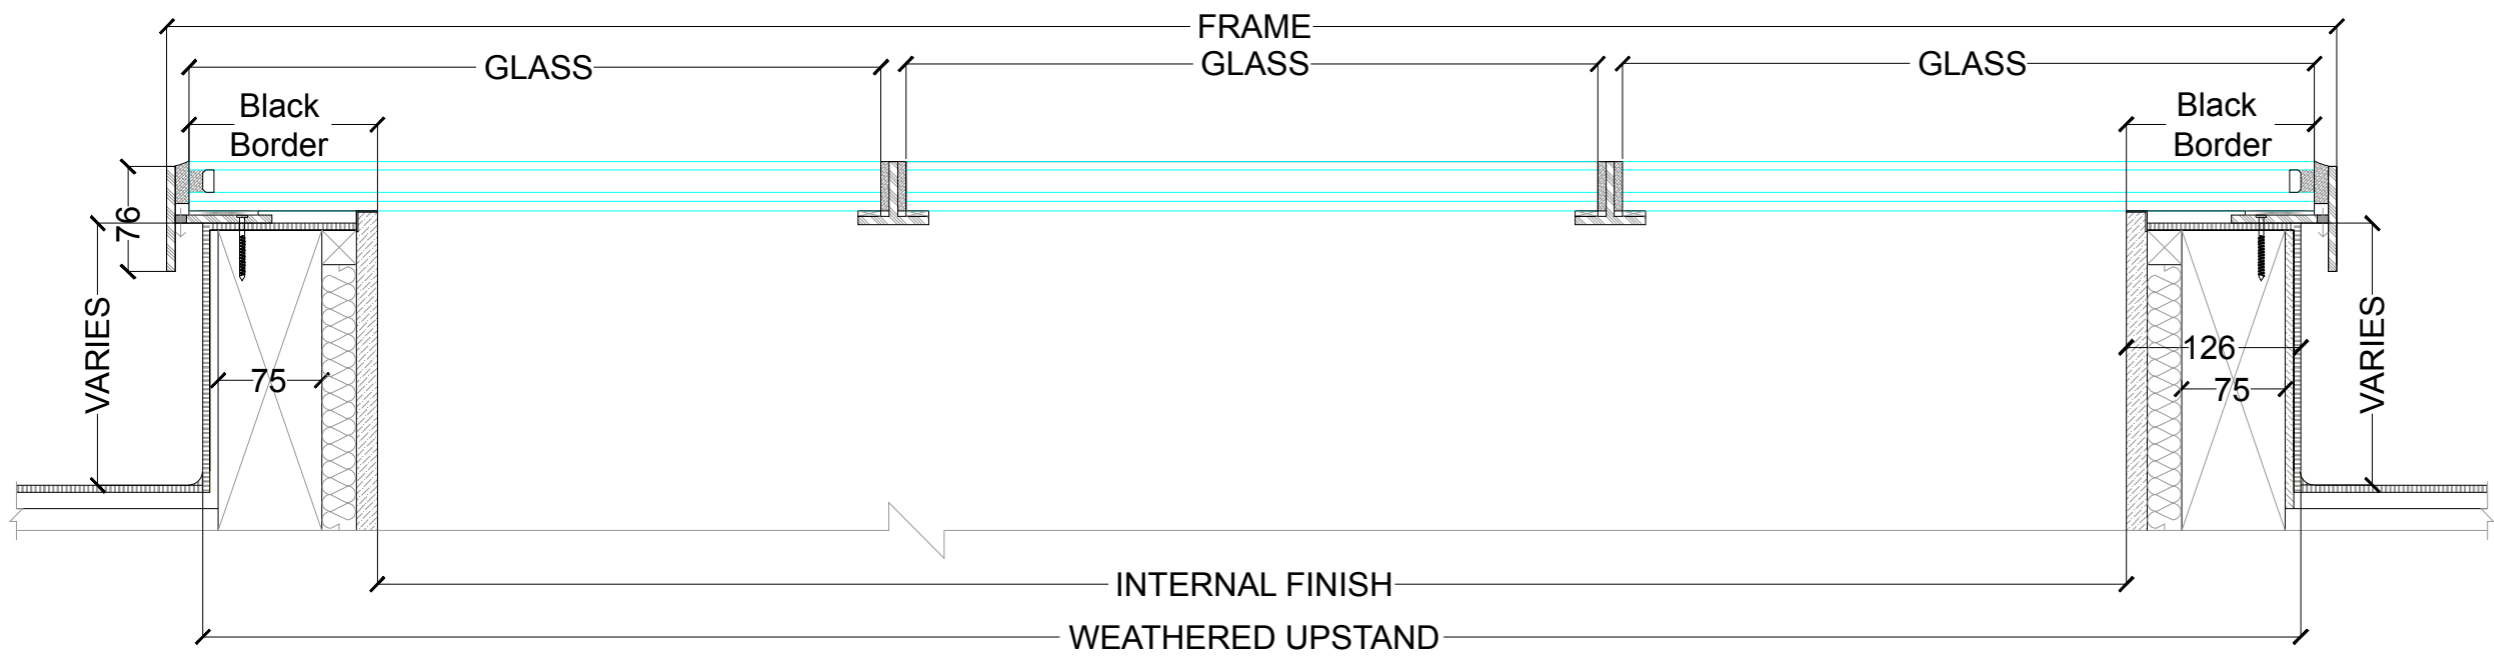

NOTE:

This is a STANDARD MODULAR
ROOF LIGHT W/ T-SECTON
Section.

1 MODULAR ROOF LIGHT SECTION

SM GLASSTECH LTD
Unit 5,255
Water road
Wembley
HA0 1JW

Tel: +44(0) 208 740 00 40
Email: smglasstech@hotmail.co.uk
Website: www.smglasstech.co.uk

Client:

Location:

Drawing title:
MODULAR ROOFLIGHT SECTION

Drawn by: Madhavi	Date: 07/09/2021	Scale: 1:8@ A4
----------------------	---------------------	-------------------

Drawing status	Drawing no.	Rev
----------------	-------------	-----