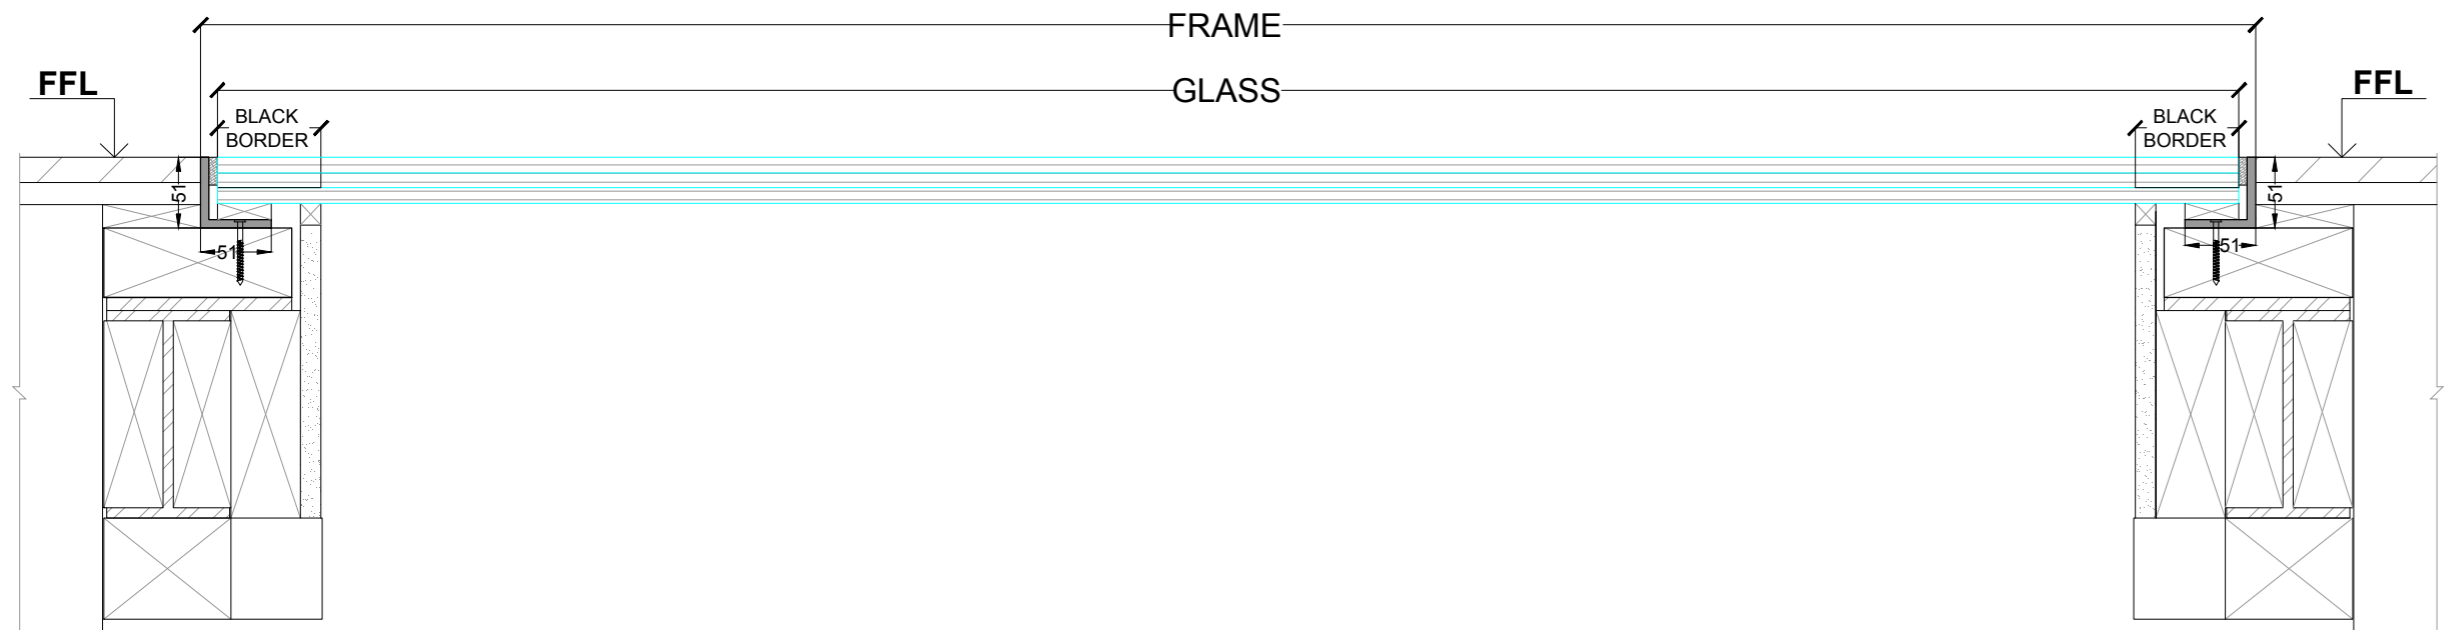

**NOTE:**  
 This is a STANDARD INTERNAL  
 WALK ON GLASS Section.

1 INTERNAL WALK ON GLASS SECTION

**SM GLASSTECH LTD**  
 SM GLASSTECH  
 Unit 5,255  
 Water road  
 Wembley  
 HA0 1JW

Tel: +44(0) 208 740 00 40  
 Email: smglasstech@hotmail.co.uk  
 Website: www.smglasstech.co.uk

Client:

Location:

Drawing title:  
 INTERNAL WALK ON GLASS SECTION

Drawn by: Madhavi	Date: 07/09/2021	Scale: 1:8@ A4
----------------------	---------------------	-------------------

Drawing status	Drawing no.	Rev
----------------	-------------	-----