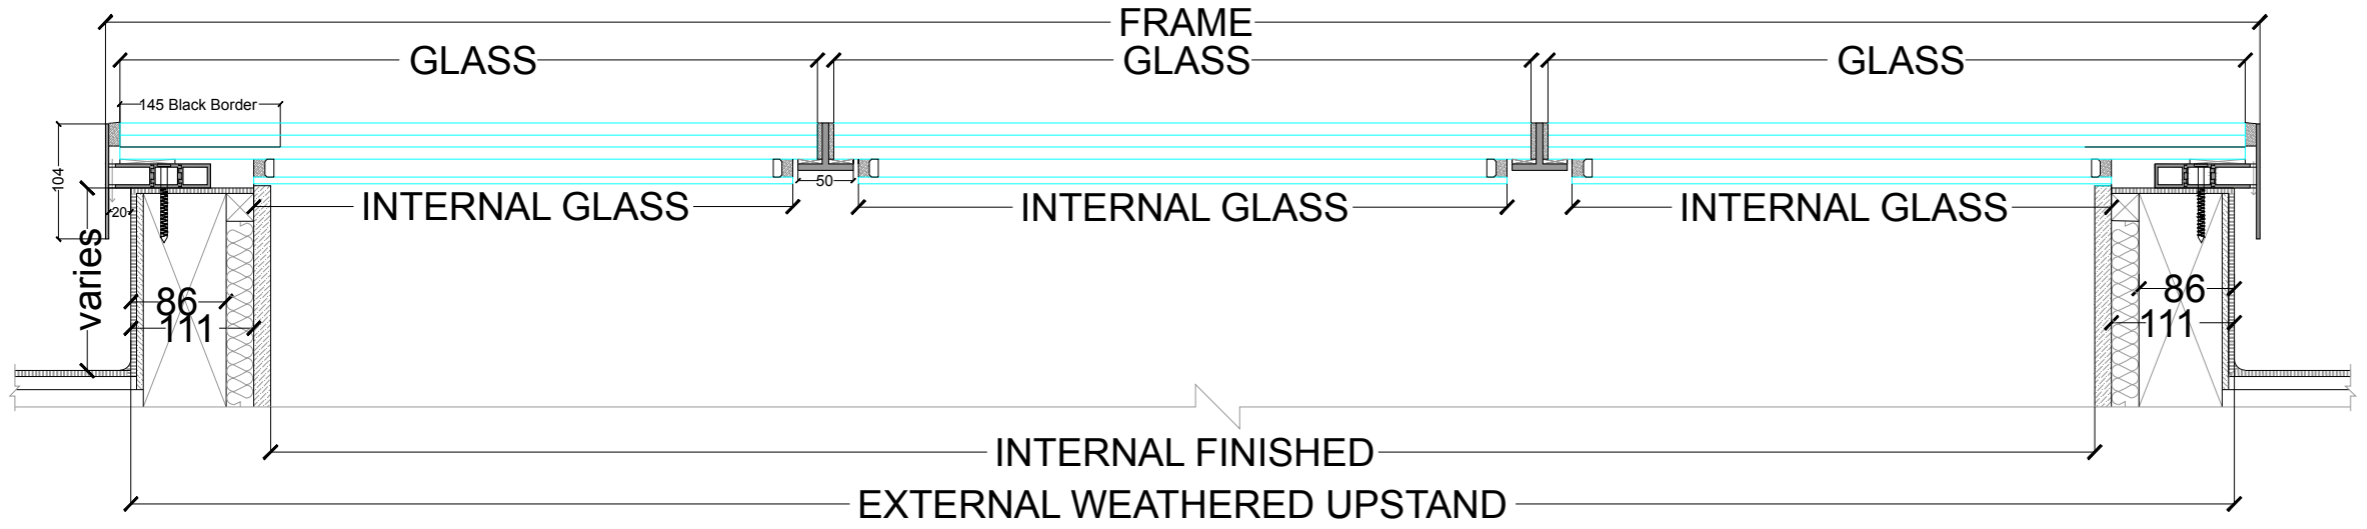

NOTE:
 This is a STANDARD WALK ON GLASS
 MODULAR ROOF LIGHT Section.

1 WALK ON GLASS ROOFLIGHT SECTION

SM GLASSTECH LTD
 SM GLASSTECH
 Unit 5,255
 Water road
 Wembley
 HA0 1JW

Tel: +44(0) 208 740 00 40
 Email: smglasstech@hotmail.co.uk
 Website: www.smglasstech.co.uk

Client:

Location:

Drawing title:
 WALK ON GLASS MODULAR
 ROOF LIGHT SECTION

Drawn by: Madhavi	Date: 10/11/2021	Scale: 1:10@ A4
----------------------	---------------------	--------------------

Drawing status	Drawing no.	Rev
----------------	-------------	-----